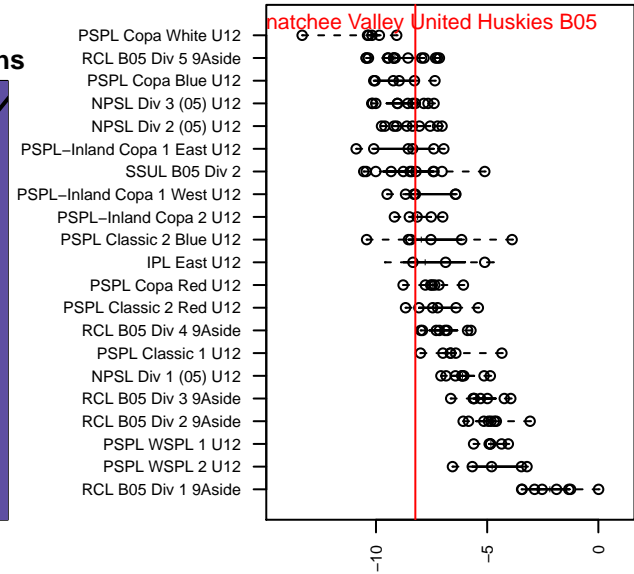

Wenatchee Valley United Huskies B05

Wenatchee FC
 Wenatchee, WA
 B05 total strength=467
 attack=0.54 defense=0.18
 fall league = PSPL–Inland Copa 1 West U12
 spr league = Spr PSPL–Inland Copa Classic U

alt names used:
 WV UNITED SOCCER CLUB Huskies
 UNITED SC Huskies
 UNITED SC Huskies

Venues played:
 2016 PSPL–Inland Copa 1 West U12
 2016 Spr PSPL–Inland Copa Classic U12

Wenatchee Valley United Huskies B05
 Dots are actual minus expected GF (blue circles) and GA (red triangles).
 Blue line is smoothed change in attack strength. Red is smoothed change in defense strength.

**attack and defense variance (black dot)
relative to other teams
and top 10 in region**

**attack and defense rating
relative to others at age
and all opponents in last 13 months**

Performance relative to 13 month average