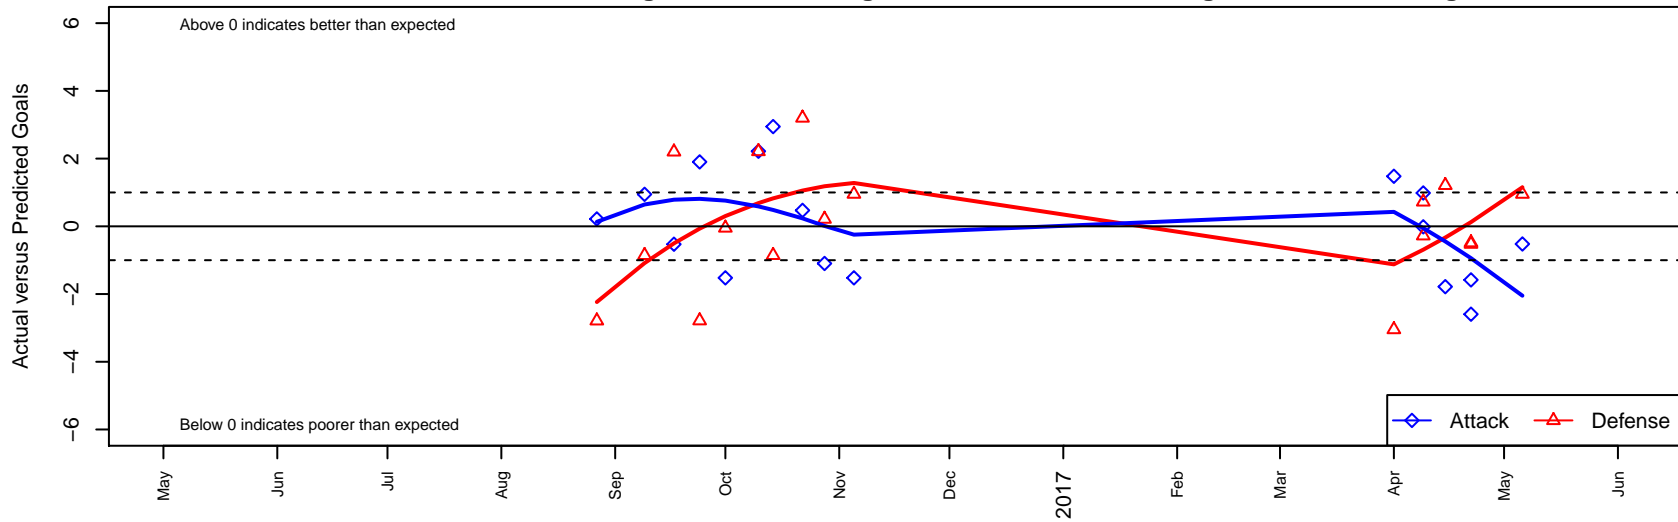

Wenatchee Valley United Huskies B05

Wenatchee FC
 Wenatchee, WA
 B05 total strength=467
 attack=0.54 defense=0.18
 fall league = PSPL–Inland Copa 1 West U12
 spr league = Spr PSPL–Inland Copa Classic U

alt names used:
 WV UNITED SOCCER CLUB Huskies
 UNITED SC Huskies
 UNITED SC Huskies

Venues played:
 2016 PSPL–Inland Copa 1 West U12
 2016 Spr PSPL–Inland Copa Classic U12

Wenatchee Valley United Huskies B05
 Dots are actual minus expected GF (blue circles) and GA (red triangles).
 Blue line is smoothed change in attack strength. Red is smoothed change in defense strength.

**attack and defense variance (black dot)
relative to other teams
and top 10 in region**

**attack and defense rating
relative to others at age
and all opponents in last 13 months**

Performance relative to 13 month average