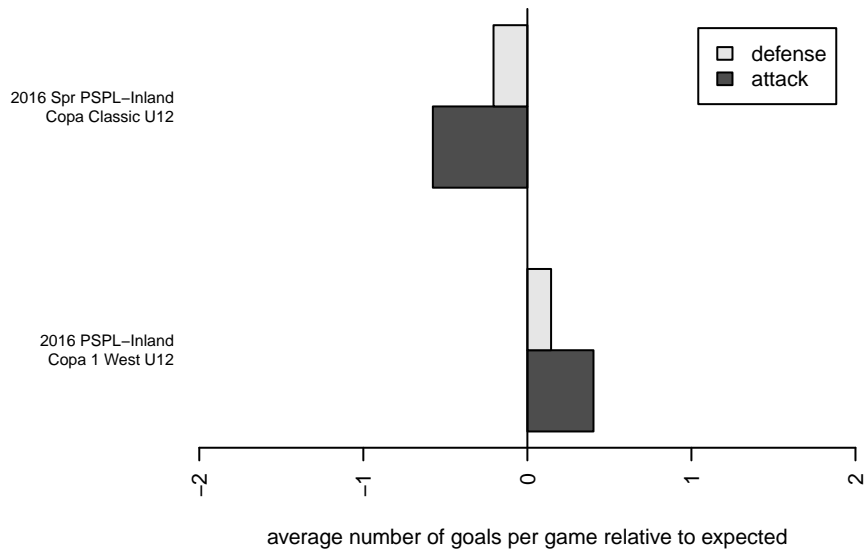

alt names used:
 WV UNITED SOCCER CLUB Huskies
 UNITED SC Huskies
 UNITED SC Huskies

Venues played:
 2016 PSPL–Inland Copa 1 West U12
 2016 Spr PSPL–Inland Copa Classic U12

Wenatchee Valley United Huskies B05
 Dots are actual minus expected GF (blue circles) and GA (red triangles).
 Blue line is smoothed change in attack strength. Red is smoothed change in defense strength.

**attack and defense variance (black dot)
relative to other teams
and top 10 in region**

**attack and defense rating
relative to others at age
and all opponents in last 13 months**

Performance relative to 13 month average